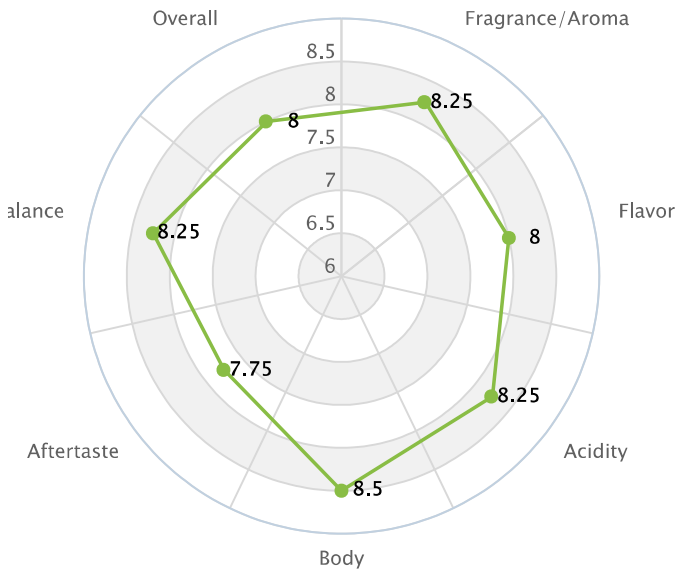

Producer Jorge Naimeg
Reference GS-0086000
Country Brazil
Region Cerrado - Coromandel
Status Approved

	Number of coppers	1
	Average score	87.0
	Score range	87.0 - 87.0
	Fragrance/Aroma	8.25
	Flavor	8.0
	Acidity	8.25
	Body	8.5
	Aftertaste	7.75
	Balance	8.25
	Overall	8.0
	Uniformity	10.0
	Clean cup	10.0
	Sweetness	10.0
	Defects	0.0

ated
 liqueur **clean round**
 high citric
 nse **balanced**
ibrant soft cream