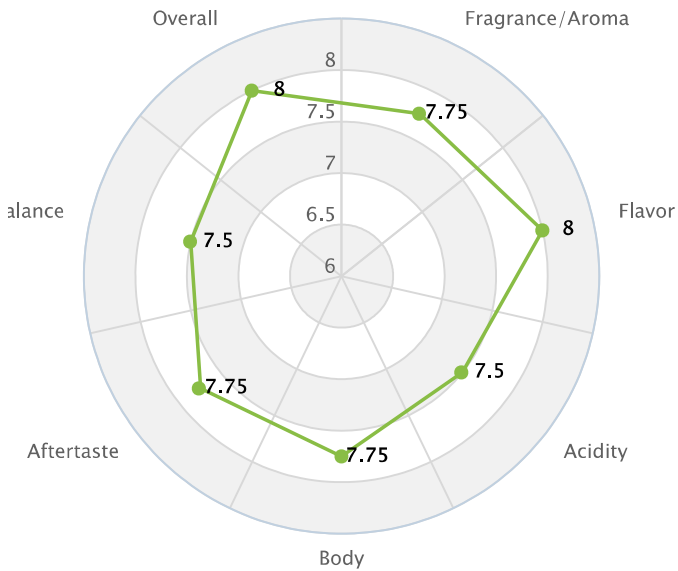

Producer Marcio Borges Castro Alves
Reference 3242/3258
Country Brazil
Region Cerrado - Araxa
Status Approved

	Number of cuppers	1
	Average score	84.25
	Score range	84.25 - 84.25
	Fragrance/Aroma	7.75
	Flavor	8.0
	Acidity	7.5
	Body	7.75
	Aftertaste	7.75
	Balance	7.5
	Overall	8.0
	Uniformity	10.0
	Clean cup	10.0
	Sweetness	10.0
	Defects	0.0

clean **velvety**
delicate